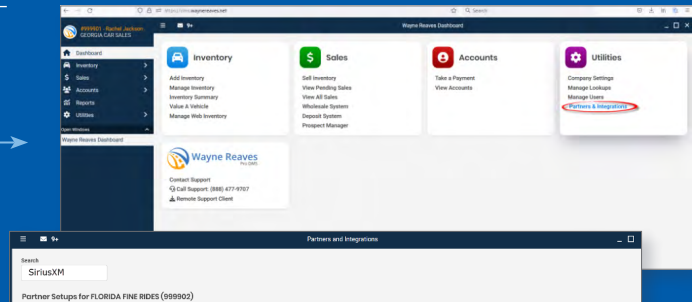

COMEDY LAUGH OUT LOUD

NEWS WORLD-CLASS NEWS, WHEN YOU NEED IT

SPORTS LIVE GAMES FROM EVERY MAJOR SPORT

ENROLLMENT PROCESS

Wayne Reaves Online Version

- Log in to Wayne Reaves, select **“Utilities,”** then **“Wayne Reaves Partner Settings.”**
- Click on **“Website Address”** next to SiriusXM and the enrollment form will open. The dealer will complete the enrollment form, and submit.
- Click **“Utilities”** then select **“Wayne Reaves Partner Setups.”**
- Select **“SiriusXM Radio,”** Click **“SiriusXM,”** then click on the **“Set Up SiriusXM”** button.
- The Dealer Enters their Wayne Reaves Dealer ID, clicks **“Save,”** then selects **“Close.”**

Wayne Reaves Desktop Version

- Open Wayne Reaves software, select **“Utilities,”** then select **“SiriusXM Radio.”**
Note: Administrator may need to enter a password.
- Click **“Go to SiriusXM Web Site”** and complete the enrollment form then click **“Enroll Now.”**
- Click **“Internal Setup of SiriusXM”** the software will send a file of all unsold inventory and from this point on, every time the dealer adds inventory or does a sale, the file will be sent automatically.

Wayne Reaves PRO Version

- Log in to **dms.waynereaves.net** from any web browser, select **“Utilities,”** then **“Partners and Integrations.”**
- Use the Search bar at the top left of the page to search for SiriusXM.
- Or use the scroll bar to scroll down to SiriusXM.
- Click on the **“Enroll Now”** button, complete the enrollment form and submit.
- SiriusXM will activate your account and will notify Wayne Reaves within 24 hours of your enrollment — Wayne Reaves will then activate your database, pull in the radio ID for each car, and start sending nightly feeds to SiriusXM.