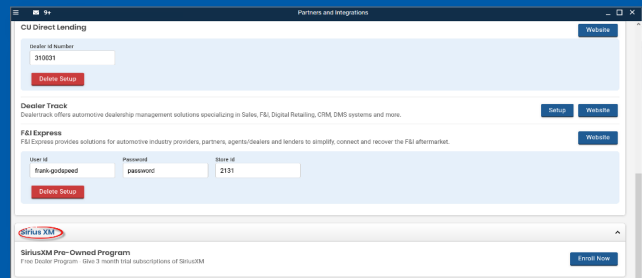

Wayne Reaves PRO Version

- Log in to **dms.waynereaves.net** from any web browser, select **“Utilities,”** then **“Partners and Integrations.”**
- Use the Search bar at the top left of the page to search for SiriusXM.
- Or use the scroll bar to scroll down to SiriusXM.
- Click on the **“Enroll Now”** button, complete the enrollment form and submit.
- SiriusXM will activate your account and will notify Wayne Reaves within 24 hours of your enrollment — Wayne Reaves will then activate your database, pull in the radio ID for each car, and start sending nightly feeds to SiriusXM.